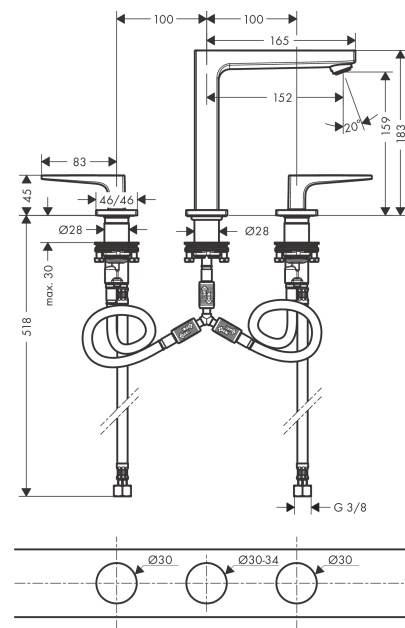

Metropol

3-hole basin mixer 160 with lever handles and push-open waste set

Surfaces: **Matt White** Article Number: **32515700**

Description

product features

- consists of: 3-hole basin mixer, waste set
- ComfortZone 160
- projection 152 mm
- maximum flow rate at 3 bar: 5 l/min
- ceramic valves hot/ cold 90°
- suitable for continuous flow water heaters
- push-open waste set G 1¼
- material waste set: metal
- connection type: G ¾ connections
- connection dimension: DN15

Technology

Design awards

Product image

Scale drawing

Flowchart

Metropol
3-hole basin mixer 160 with lever handles and push-open waste set
 Surfaces: **Matt White** Article Number: **32515700**

Exploded Drawing

Year of production: >11/19

Metropol

3-hole basin mixer 160 with lever handles and push-open waste set

Surfaces: **Matt White** Article Number: **32515700**

Spare part list

Year of production: >11/19

Pos.	Description	Article Number	Price	PU
1	handle for cold water	92917700	-	1
2	handle for hot water	92916700	-	1
3	O-Ring 14x1,5	98201000	-	1
4	escutcheon	92915700	-	1
5	O-ring 33x2,5	92907000	-	1
6	handle fixing set	98932000	-	1
7	shut off unit left closing	95366000	-	1
8	shut off unit right closing	98817000	-	1
9	connection hose 400 mm M10x1	92914000	-	1
10	connection hose 450 mm M8x0,75 G3/8	97206000	-	1
11	O-ring 7x1,5	98422000	-	1
12	sealing set	95581000	-	1
13	fixing set (Ø 28)	92909000	-	1
14	spout 160 mm	93158700	-	1
15	aerator M24x1 (5 l/min)	92996000	-	1
16	service tool	95661000	-	1
17	O-ring 21x1,5	98219000	-	1
18	escutcheon for spout	92906700	-	1
19	connection hose 200 mm M10x1	92913000	-	1
20	flat seal	98749000	-	1
21	O-ring 26x4	92191000	-	1
22	hose connection angel	92905000	-	1
a	push-open waste set	50100000	-	1