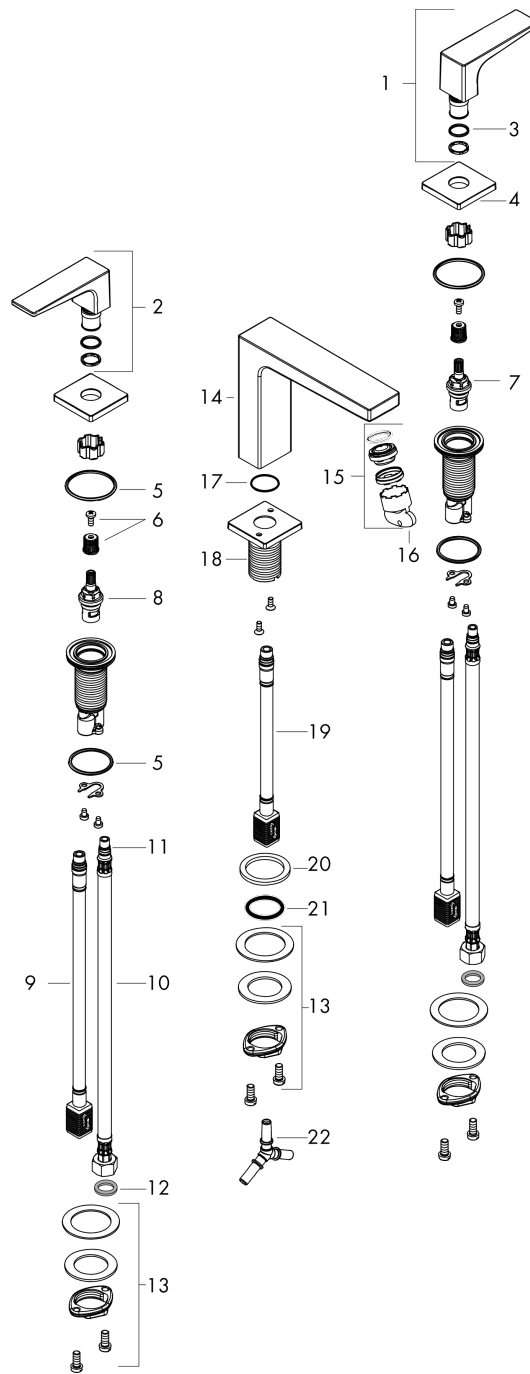

Metropol

3-hole basin mixer 160 with lever handles and push-open waste set

Surfaces: **Matt White** Article Number: **32515700**

Description

product features

- consists of: 3-hole basin mixer, waste set
- ComfortZone 160
- projection 152 mm
- maximum flow rate at 3 bar: 5 l/min
- ceramic valves hot/ cold 90°
- suitable for continuous flow water heaters
- push-open waste set G 1¼
- material waste set: metal
- connection type: G ¾ connections
- connection dimension: DN15

Technology

Design awards

Product image

Scale drawing

Flowchart

Metropol
3-hole basin mixer 160 with lever handles and push-open waste set
 Surfaces: **Matt White** Article Number: **32515700**

Exploded Drawing

Year of production: >11/19

Metropol

3-hole basin mixer 160 with lever handles and push-open waste set

Surfaces: **Matt White** Article Number: **32515700**

Spare part list

Year of production: >11/19

Pos.	Description	Article Number	Price	PU
1	handle for cold water	92917700	-	1
2	handle for hot water	92916700	-	1
3	O-Ring 14x1,5	98201000	-	1
4	escutcheon	92915700	-	1
5	O-ring 33x2,5	92907000	-	1
6	handle fixing set	98932000	-	1
7	shut off unit left closing	95366000	-	1
8	shut off unit right closing	98817000	-	1
9	connection hose 400 mm M10x1	92914000	-	1
10	connection hose 450 mm M8x0,75 G3/8	97206000	-	1
11	O-ring 7x1,5	98422000	-	1
12	sealing set	95581000	-	1
13	fixing set (Ø 28)	92909000	-	1
14	spout 160 mm	93158700	-	1
15	aerator M24x1 (5 l/min)	92996000	-	1
16	service tool	95661000	-	1
17	O-ring 21x1,5	98219000	-	1
18	escutcheon for spout	92906700	-	1
19	connection hose 200 mm M10x1	92913000	-	1
20	flat seal	98749000	-	1
21	O-ring 26x4	92191000	-	1
22	hose connection angel	92905000	-	1
a	push-open waste set	50100000	-	1