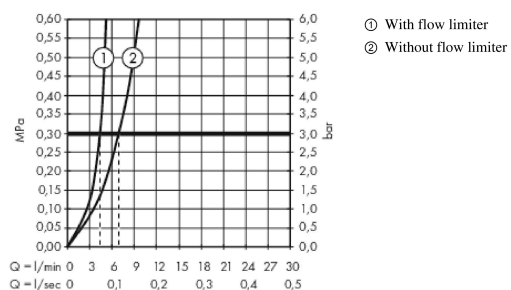

Metropol

3-hole basin mixer 160 with lever handles and push-open waste set

Surfaces: **Matt White** Article Number: **32515700**

Description

product features

- consists of: 3-hole basin mixer, waste set
- ComfortZone 160
- projection 152 mm
- maximum flow rate at 3 bar: 5 l/min
- ceramic valves hot/ cold 90°
- suitable for continuous flow water heaters
- push-open waste set G 1¼
- material waste set: metal
- connection type: G ¾ connections
- connection dimension: DN15

Technology

Design awards

Product image

Scale drawing

Flowchart

Metropol
3-hole basin mixer 160 with lever handles and push-open waste set
 Surfaces: **Matt White** Article Number: **32515700**

Exploded Drawing

Year of production: >11/19

Metropol

3-hole basin mixer 160 with lever handles and push-open waste set

Surfaces: **Matt White** Article Number: **32515700**

Spare part list

Year of production: >11/19

Pos.	Description	Article Number	Price	PU
1	handle for cold water	92917700	-	1
2	handle for hot water	92916700	-	1
3	O-Ring 14x1,5	98201000	-	1
4	escutcheon	92915700	-	1
5	O-ring 33x2,5	92907000	-	1
6	handle fixing set	98932000	-	1
7	shut off unit left closing	95366000	-	1
8	shut off unit right closing	98817000	-	1
9	connection hose 400 mm M10x1	92914000	-	1
10	connection hose 450 mm M8x0,75 G3/8	97206000	-	1
11	O-ring 7x1,5	98422000	-	1
12	sealing set	95581000	-	1
13	fixing set (Ø 28)	92909000	-	1
14	spout 160 mm	93158700	-	1
15	aerator M24x1 (5 l/min)	92996000	-	1
16	service tool	95661000	-	1
17	O-ring 21x1,5	98219000	-	1
18	escutcheon for spout	92906700	-	1
19	connection hose 200 mm M10x1	92913000	-	1
20	flat seal	98749000	-	1
21	O-ring 26x4	92191000	-	1
22	hose connection angel	92905000	-	1
a	push-open waste set	50100000	-	1